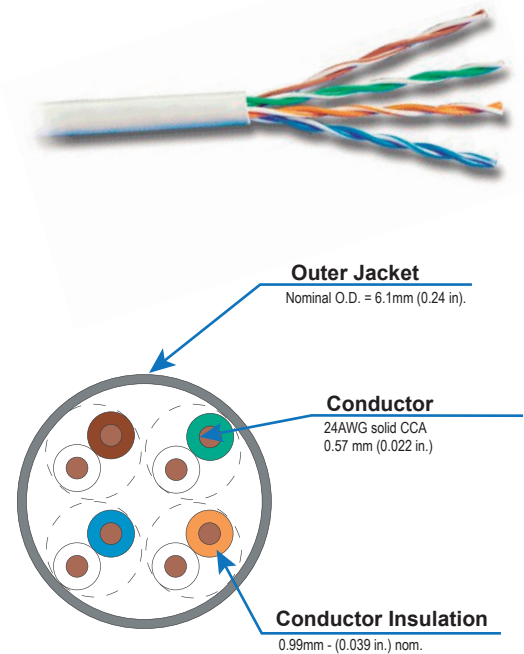

STRUCTURED CABLE UTP CAT5E CCA 24AWG

SPECIFICATIONS

UTP Cat5e lan cable	CCA
Certificate	ROHS/CE/ISO
Conductors	24AWG
Insulation	Polythene(PE)
Color Code	Pair1:Blue, White/Blue Pair2:Orange, White/Orange Pair3:Green, White/Green Pair4:Brown, White/Brown
Ripcord	Under Jacket
Jacket	PVC
Standards Type	CMR EIA/TIA-568B

APPLICATIONS

10 BASE T (IEEE802.3)

FAST ETHERNET (IEEE802.3U)

100VG-ANY LAN (IEEE802.12)

TOKEN RING (IEEE802.5)

TP-PMD(ANSI X3T9.5)

100MBPS CDDI ATM 155

DAILY USE