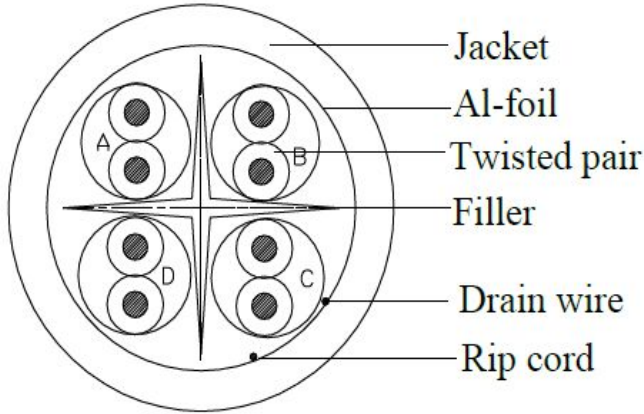

4Pairs CAT6 FTP OUTDOOR CABLE SPE

Cross Section

Marking

Description

Rated Temperature (°C) 75

Application

Horizontal Wiring in LAN

Reference Standard

cETLus(UL Subject 444)

EIA/TIA568 & ISO/IEC 11801

Construction

Conductor Solid Bare Copper

AWG 23

Conductor Dia. (±0.005mmmm) **0.57**

Insulation PE

Average Thickness(mm) 0.255