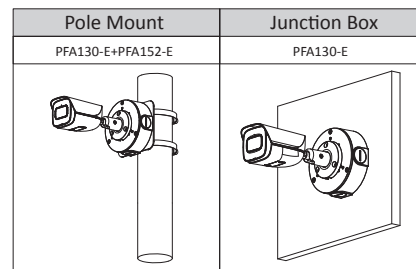

Structure

Casing	Metal
Dimensions	192.7 mm × 70.5 mm × 66.4 mm (632.2" × 231.3" × 217.8") (L × W × H)
Net Weight	590 g (1.3lb)
Gross Weight	780 g (1.7lb)

Dimensions (mm[inch])

Ordering Information

Type	Part Number	Description
4MP Camera	DH-IPC-HFW3441EP-SA	4MP Lite AI IR Fixed focal Bullet Network Camera,PAL
	DH-IPC-HFW3441EN-SA	4MP Lite AI IR Fixed focal Bullet Network Camera,NTSC
Accessories (optional)	PFA130-E	Junction Box
	PFA152-E	Pole Mount
	PFM321D	DC12V1A Power Adapter
	LR1002-1ET/1EC	Single-port Long Reach Ethernet Over Coax Extender
	PFM900-E	Integrated Mount Tester
	PFM114	TLC SD Card