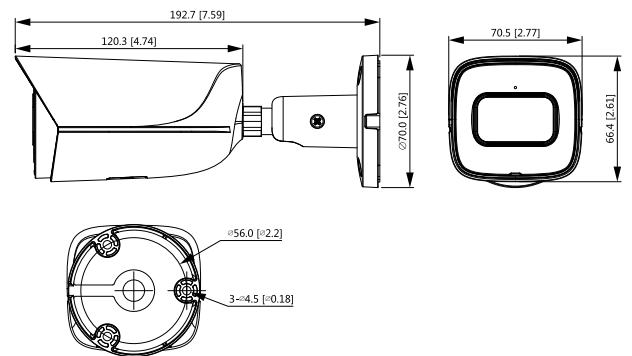

Power

Power Supply	12V DC/PoE (802.3af)
Power Consumption	< 5.4W

Environment

Operating Conditions	-40°C to +60°C (-40°F to +140°F)/less than≤95%
Storage Conditions	-40°C to +60°C (-40°F to +140°F)
Ingress Protection	IP67

Structure

Casing	Metal
Dimensions	192.7 mm × 70.5 mm × 66.4 mm (632.2" × 231.3" × 217.8") (L × W × H)
Net Weight	590 g (1.3lb)
Gross Weight	780 g (1.7lb)

Dimensions (mm[inch])

Ordering Information

Type	Part Number	Description
4MP Camera	DH-IPC-HFW3441EP-SA	4MP Lite AI IR Fixed focal Bullet Network Camera,PAL
	DH-IPC-HFW3441EN-SA	4MP Lite AI IR Fixed focal Bullet Network Camera,NTSC
Accessories (optional)	PFA130-E	Junction Box
	PFA152-E	Pole Mount
	PFM321D	DC12V1A Power Adapter
	LR1002-1ET/1EC	Single-port Long Reach Ethernet Over Coax Extender
	PFM900-E	Integrated Mount Tester
	PFM114	TLC SD Card