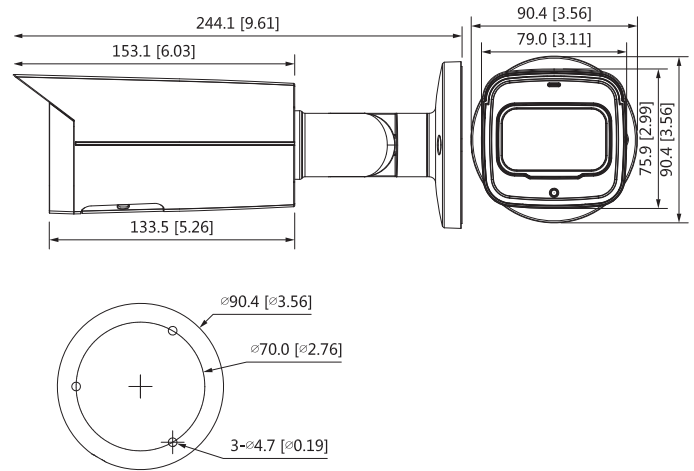

Dimensions (mm[inch])

Ordering Information

Type	Part Number	Description
4MP Camera	DH-IPC-HFW1431TP-ZS-S4	4MP Entry IR Vari-focal Bullet Network Camera,PAL
	DH-IPC-HFW1431TN-ZS-S4	4MP Entry IR Vari-focal Bullet Network Camera,NTSC
Accessories (optional)	PFA130-E	Junction Box
	PFA152-E	Pole mount
	PFM321D	12V DC 1A Power adapter
	LR1002-1ET/1EC	Single-port long reach ethernet Over coax extender
	PFM900-E	Integrated mount tester
	PFM114	TLC SD card

Accessories

Optional: