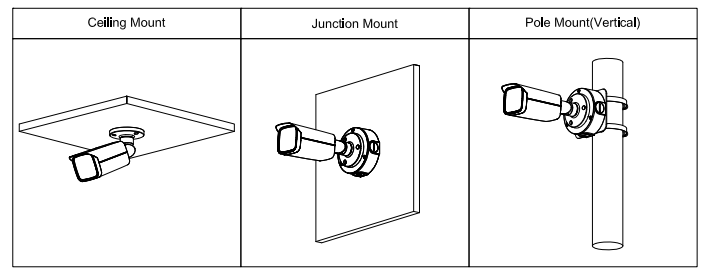

Power	
Power Supply	12V DC/POE (802.3af)

Entry Series | DH-IPC-HFW1431T-ZS-S4

Power Consumption	< 7.4W
Environment	
Operating Conditions	-30°C to +60°C (-22°F to +140°F)/less than≤95%
Storage Conditions	-40°C to +60°C (-40°F to +140°F)
Protection	IP67
Structure	
Casing	Metal
Dimensions	244.1 mm × Φ90.4 mm (9.6" × Φ3.6")
Net Weight	0.85 kg (1.9 lb)
Gross Weight	1.10 kg (2.4 lb)