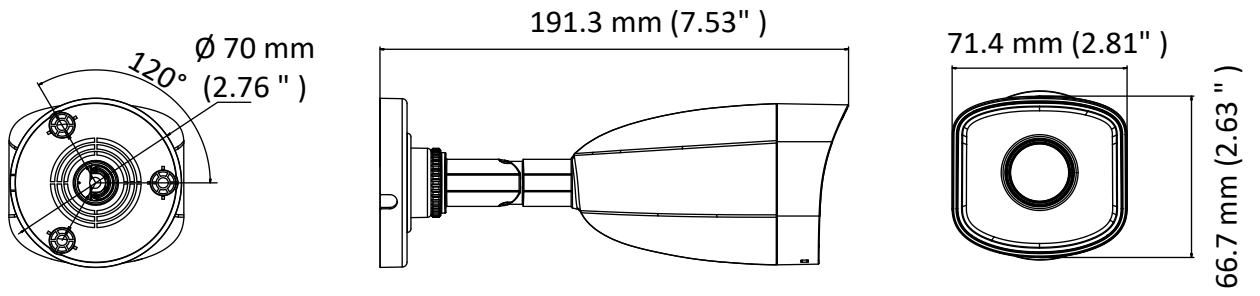

	3 levels: Administrator, Operator, and User
Client	iVMS-4200, Hik-Connect, iVMS-5200
Web Browser	IIE7+, Chrome18-42, Firefox5.0-51, Safari5.02+
<b>Interface</b>	
Communication Interface	1 RJ45 10M/100M self-adaptive Ethernet port
<b>General</b>	
Operating Conditions	-30 °C to 60 °C (-22 °F to 140°F), humidity: 95% or less (non-condensing)
Power Supply	12 VDC ± 25%, 5.5 mm coaxial power plug PoE (802.3af, class 3)
Power Consumption and Current	12 VDC, 0.4 A, Max: 5 W PoE: (802.3af, 37 V to 57 V), 0.2 A to 0.1 A, Max: 7 W
Protection Level	IP67 TVS 2000V lightning protection, surge protection and voltage transient protection
Material	Metal & Plastic
Dimensions	Camera: Ø 70 mm × 191.3mm (Ø 2.7" × 7.5") With package: 216 mm × 121 mm × 118 mm (8.5" × 4.8" × 4.6")
Weight	Camera: Approx. 280 g (0.62 lb.) With package: Approx. 530 g (1.17 lb.)

## Dimension