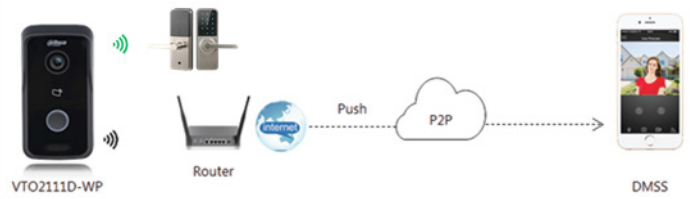

| | |
|------------------|--------|
| Network Protocol | TCP/IP |
|------------------|--------|

General

| | |
|----------------------|------------------------|
| Ingress Protection | IP65 |
| Tamper Switch | 1 |
| Wireless Frequency | 433MHz |
| Memory Slot | Micro SD, Max 32G |
| Installation | Surface |
| Material | Plastic |
| Power | DC 12V,PoE(802.3af) |
| Power Consumption | Standby ≤1W, Work ≤10W |
| Working Environments | -30°C~+60°C |
| Relative Humidity | 10%~90%RH |
| Dimensions | 135mm×70.4mm×34.4mm |
| Weight | 0.4Kg |

Dimensions

Application

1 – Smart Doorbell

Call Mobile phone APP directly without indoor monitor

2 – Video Intercom

- Color video & audio call
- IPC surveillance
- Alarm integration
- Remote intercom with mobile APP