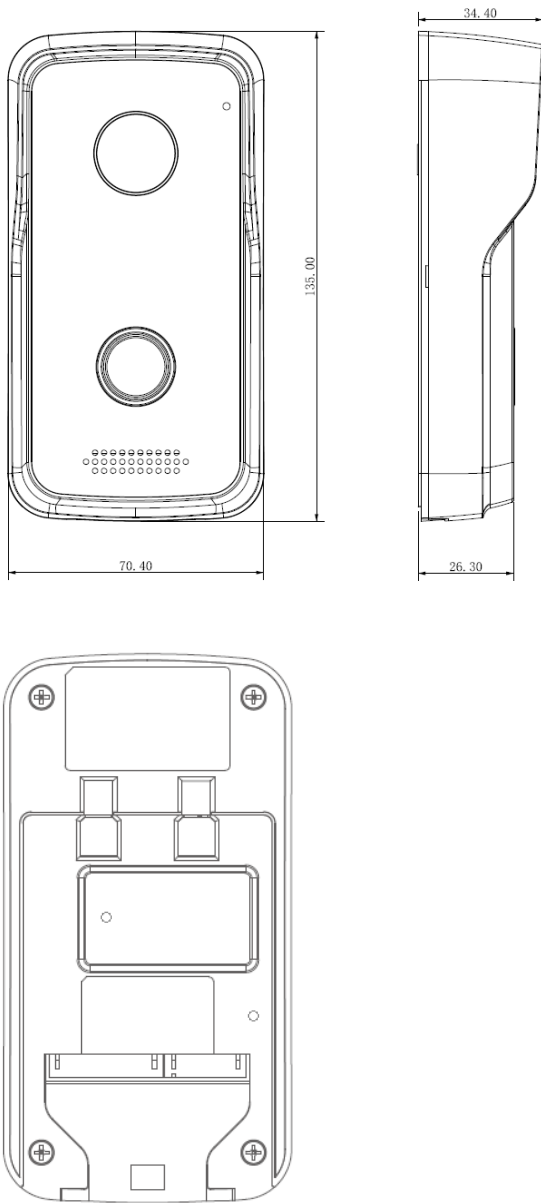

Operation Mode

| | |
|------------------|--------------------------|
| Keypad | Single Mechanical Button |
| Reader | Mifare Card |
| Body Approaching | 1m |

Interface

| | |
|--------------|-------------------------------------------------------------------|
| Door Control | 2(1 relay out for main lock, 1 extended by access control module) |
| Alarm In | 2(1ch unlock button, 1ch feedback) |
| RS485 | 1 |

Network

| | |
|-------|-----------------|
| Wi-Fi | IEEE802.11b/g/n |
|-------|-----------------|

| | |
|----------|---------------------------|
| Ethernet | 10M/100Mbps Self-adaptive |
|----------|---------------------------|

| | |
|------------------|--------|
| Network Protocol | TCP/IP |
|------------------|--------|

General

| | |
|----------------------|------------------------|
| Ingress Protection | IP65 |
| Tamper Switch | 1 |
| Wireless Frequency | 433MHz |
| Memory Slot | Micro SD, Max 32G |
| Installation | Surface |
| Material | Plastic |
| Power | DC 12V,PoE(802.3af) |
| Power Consumption | Standby ≤1W, Work ≤10W |
| Working Environments | -30°C~+60°C |
| Relative Humidity | 10%~90%RH |
| Dimensions | 135mm×70.4mm×34.4mm |
| Weight | 0.4Kg |

Dimensions

Application

1 – Smart Doorbell

Call Mobile phone APP directly without indoor monitor

2 – Video Intercom

- Color video & audio call
- IPC surveillance
- Alarm integration
- Remote intercom with mobile APP