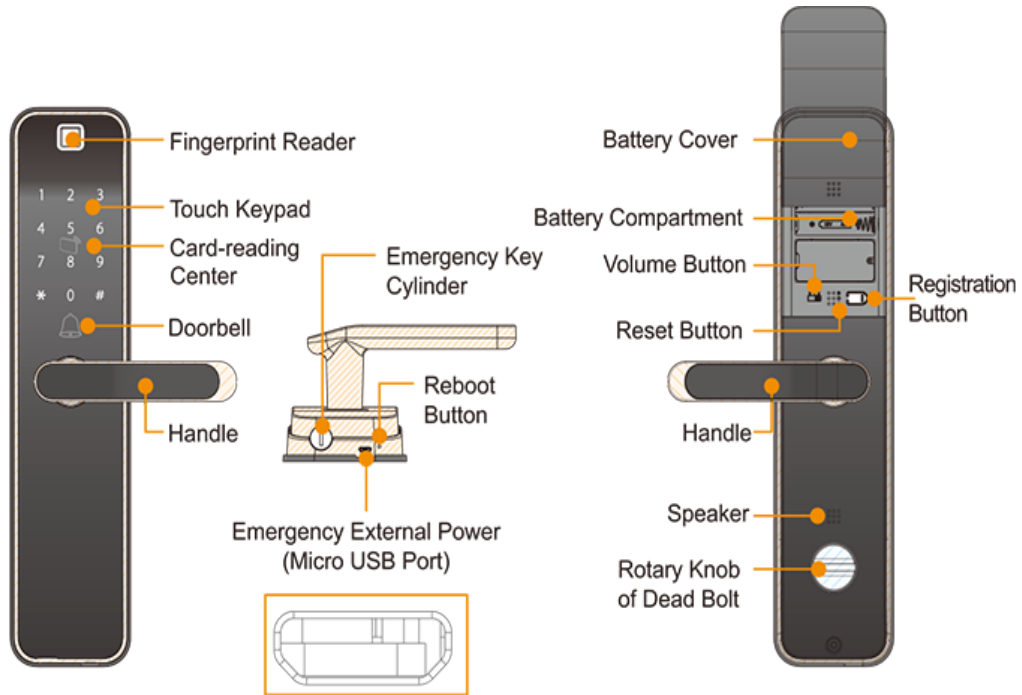

-10 ~ +55°C

Card Capacity

50

Fingerprint Capacity

50

Low Battery Warning

<DC4.8V

Product Standard

GA701-2007

Relative Humidity

10% ~ 93%

Dimension