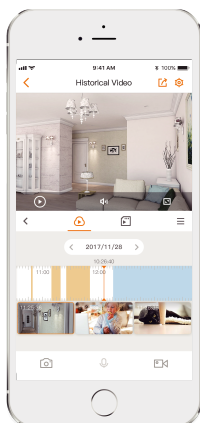

Scare away unwelcome visitors with built-in spotlight

IP66

Weatherproof from dust and water

Built-in Microphone

High quality microphone picks up sounds clearly while monitoring

Diversified Storage

Supports NVR, Cloud Storage or Micro SD card (up to 256 GB)

Alarm Notification

Sends instant motion-activated alerts to your mobile phone

Wi-Fi Connection

IEEE802.11b/g/n(2.4 GHz)

Smart Tracking

Automatically tracks moving objects

Stay close with what you care

With Cloud service, you will have access to what you care as long as Internet is available. You can record daily or motion videos on Cloud and playback anytime anywhere.

Specifications

Camera

1/2.9" 2 Megapixel Progressive CMOS
2 MP(1920 x 1080)
Night Vision: 30m(98ft) Distance
3.6 mm /6 mm Fixed Lens
Field of View: 3.6 mm: 86° (H), 45° (V), 105° (D)
6 mm: 51° (H), 29° (V), 59° (D)
355° Pan & 0~90° Tilt

Video & Audio

Video Compression : H.264
Up to 20 fps Frame Rate
16x Digital Zoom
Built-in Mic

Notice Management

Motion Detection
Configurable Region
Human Detection

Network

1 x 100Mbps Ethernet Port
Wi-Fi:IEEE802.11b/g/n, Dual Antenna
Imou App: iOS, Android
ONVIF