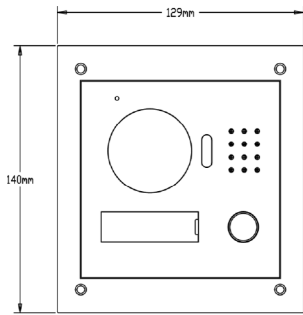

Interface

Door Control	2(1 relay out for main lock, 1 extended by access control module)
Alarm In	2(1ch unlock button, 1ch feedback)
RS485	1

Network

Ethernet	10M/100Mbps Self-adaptive
Network Protocol	TCP/IP

Ethernet	10M/100Mbps Self-adaptive
Network Protocol	TCP/IP

General

Ingress Protection	IP54, IK07
Tamper Switch	1
Installation	Surface & Flush
Material	Stainless Steel
Power	DC 24V / Supply directly by VTNC3000A
Power Consumption	Work ≤10W
Working Environments	-30°C to +60°C
Relative Humidity	10%RH-90%RH
Dimensions	129.9mm×32.2mm×140mm
Weight	0.8kg

Dimensions

Application