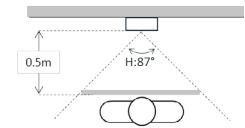

Ethernet	10M/100Mbps Self-adaptive
Network Protocol	TCP/IP

General

Ingress Protection	IP54, IK07
Tamper Switch	1
Installation	Surface & Flush
Material	Stainless Steel
Power	DC 24V / Supply directly by VTNC3000A
Power Consumption	Work ≤10W
Working Environments	-30°C to +60°C
Relative Humidity	10%RH-90%RH
Dimensions	129.9mm×32.2mm×140mm
Weight	0.8kg

Dimensions

Application