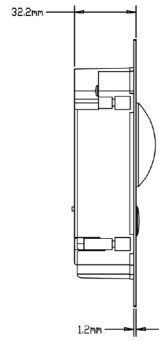

Ethernet	10M/100Mbps Self-adaptive
Network Protocol	TCP/IP

General

Ingress Protection	IP54, IK07
Tamper Switch	1
Installation	Surface & Flush
Material	Stainless Steel
Power	DC 24V / Supply directly by VTNC3000A
Power Consumption	Work ≤10W
Working Environments	-30°C to +60°C
Relative Humidity	10%RH-90%RH
Dimensions	129.9mm×32.2mm×140mm
Weight	0.8kg

Dimensions

Application