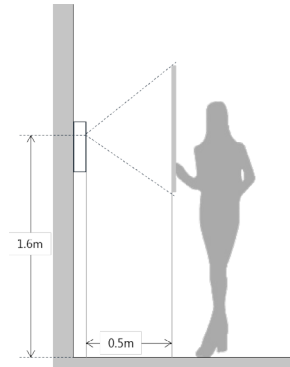

Ethernet	10M/100Mbps Self-adaptive
Network Protocol	TCP/IP

General

Ingress Protection	IP54, IK07
Tamper Switch	1
Installation	Surface & Flush
Material	Stainless Steel
Power	DC 24V / Supply directly by VTNC3000A
Power Consumption	Work ≤10W
Working Environments	-30°C to +60°C
Relative Humidity	10%RH-90%RH
Dimensions	129.9mm×32.2mm×140mm
Weight	0.8kg

Dimensions

Application